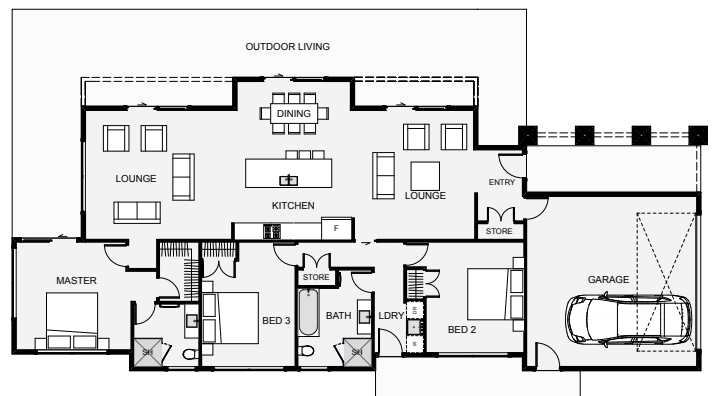

Contact Andre Mayo

Mobile: 021 201 9483

Phone: 0800 CASSA HOMES

Email: info@cassahomes.co.nz

Website: www.cassahomes.co.nz