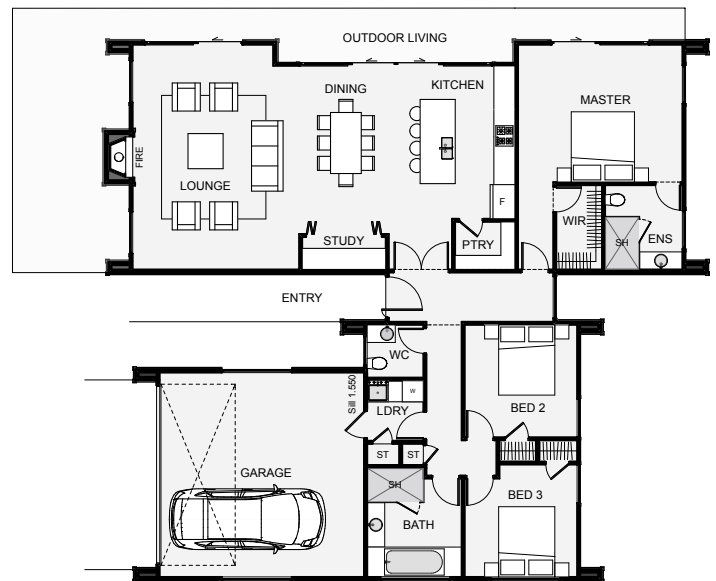

Floor Area: 190m²

The *Black Jack* is a standout architectural home, especially with its use of cladding. The timber is positioned in the voids just like the flesh of a fruit when cut, while the metal wraps around the exterior like an organic skin.

The shape of the home however, is very abstract. The layout is comprised of two wings with bedrooms on each end, this is to give the bedrooms great morning sun coverage.

The lounge and living are positioned to make the most of sunlight right throughout the day.