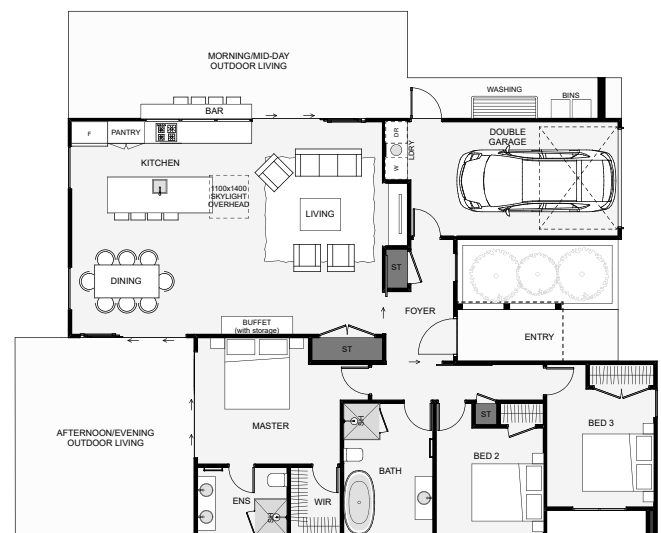

Contact Andre Mayo

Mobile: 021 201 9483

Phone: 0800 CASSA HOMES

Email: info@cassahomes.co.nz

Website: www.cassahomes.co.nz