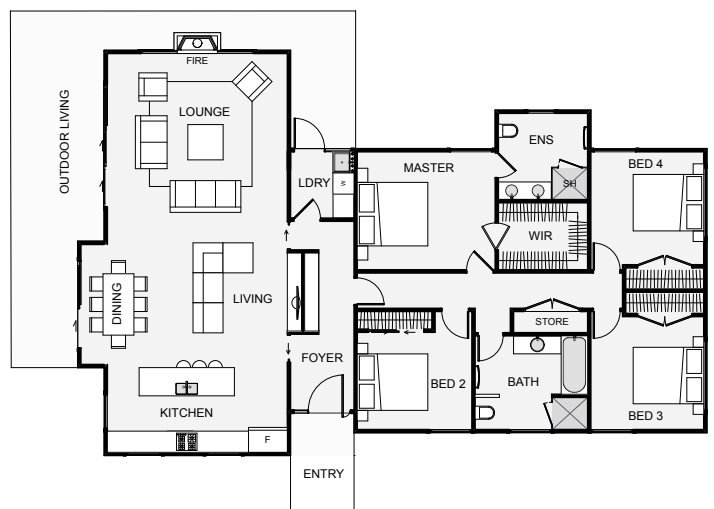

## Floor Area: 160m<sup>2</sup>

The *Kupe* is small and compact yet is designed to feel large and open. The large glass windows bring in the surrounding environment and the high ceilings in the living space open the place up to feel larger than life.

This home is designed to allow the natural integration of a garage into multiple sections of the house depending on its location or orientation.

The *Kupe* can be used as a bach or a home, as either would be a great architectural, four bedroom choice.