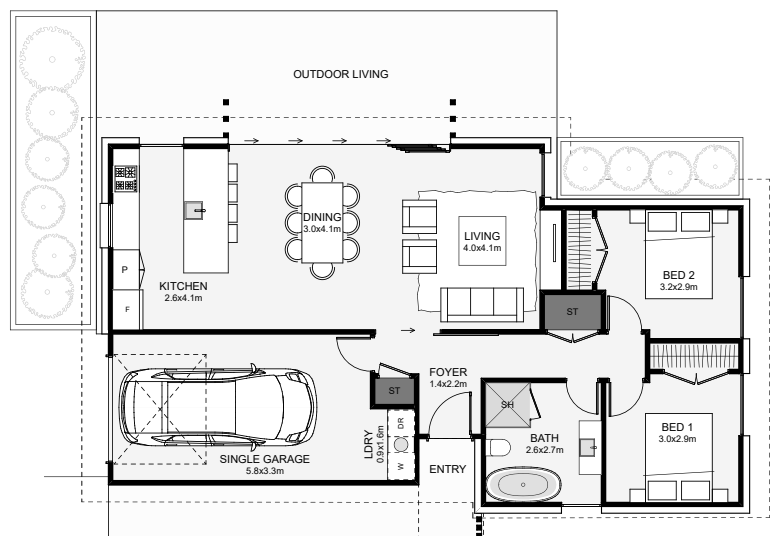

Floor Area: 104m

Over the beach, across your lawn or out to your trees, this home will absorb all those views from the kitchen, dining and lounge!

The layout inside is simple and effective. The entry is private, the bedrooms are positioned for early sun, the living has an inset area for entertainment or a bookshelf, It's all just waiting for you to build!