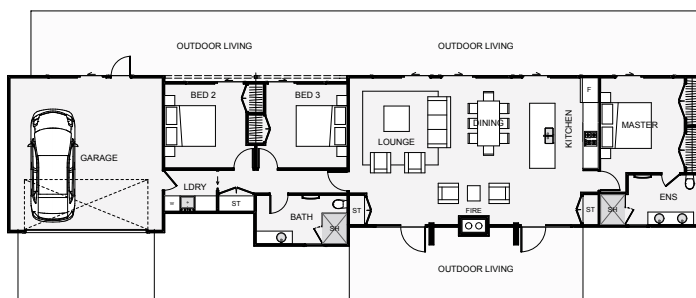

Floor Area: 164m²

The *Opera* is a narrow home designed to have all rooms facing the same way. This makes it easy if you have a great lawn, a view or just want all rooms to get the same amount of sun throughout the day.

Something nice about this home is the glass doors and overhead window in the garage, making this large space usable for parties, games room and more.

The dual outdoor living gives an option to end the day around a back-to-back fireplace, all while enjoying the evening sunset.