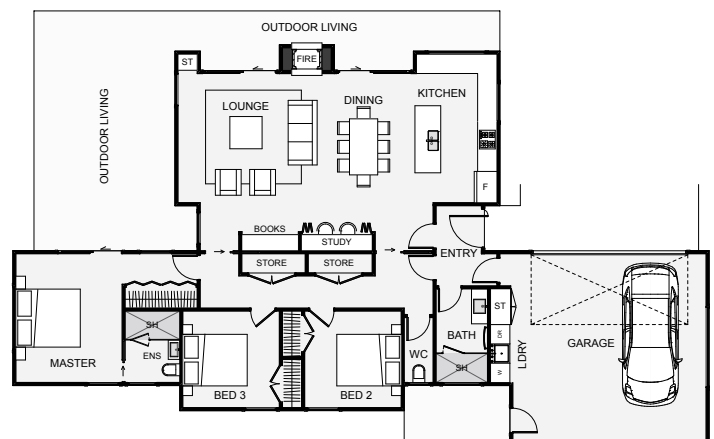

## Floor Area: 186m<sup>2</sup>

Two main wings provide the basic layout of the *Pacific*. The bedroom wing is longer and provides the perfect shelter and privacy to the outdoor living and lawn space.

By having the living wing set at an angle the kitchen and dining are positioned in the morning sun. The angle also gives a very sheltered outdoor living space between wings and a view angle from the lounge which reaches out into the property.

This home could give your section the edge you're looking to create.