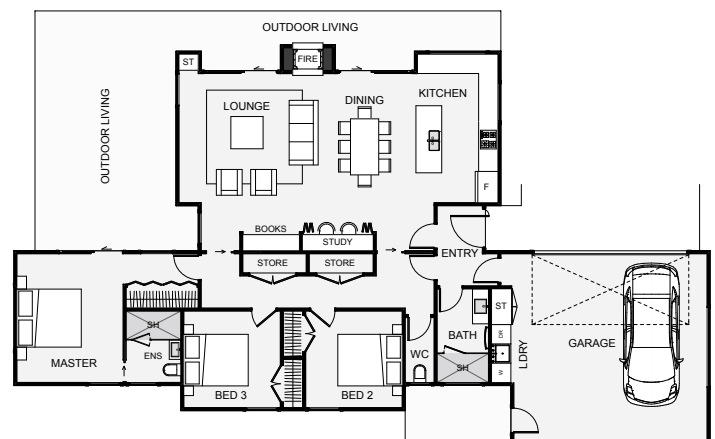

Floor Area: 165m²

The *Robinson* has a unique side profile with its gull-wing roof-line. This home is designed to accommodate families with its extensive storage and integrated study.

The open living has a high rafter ceiling with two overhead windows as pictured above. Families can enjoy the use of an outdoor fire as well the optional bar window in the kitchen, making entertaining at home fun and exciting for all.