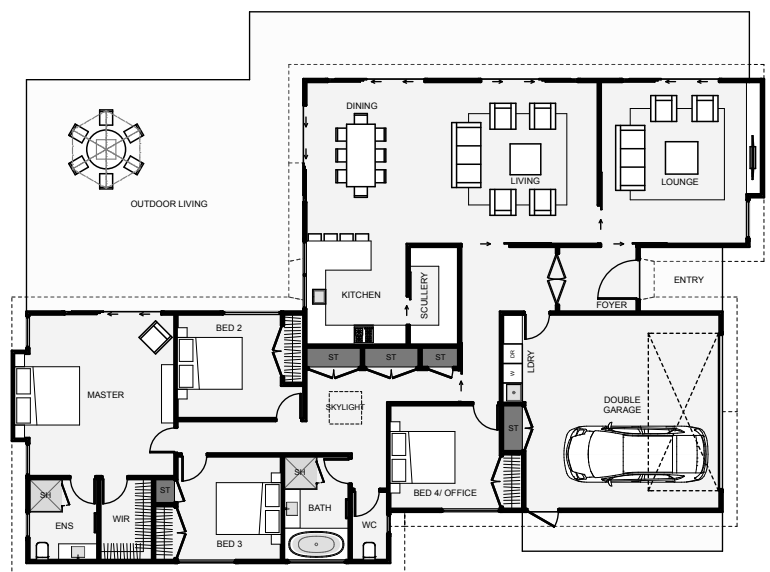

 (2) 
  (4) 
  (2) 
 ↔ 22.3M 
 ↑ 14.9M

## Floor Area: 245m<sup>2</sup>

Meet the Ruru, where classic meets modern. This four bedroom home works just as well inside, as it does out.

Dual living with dual access points from the foyer makes this home easy to work with when having guests around.

The dining area allows for a larger table, the kitchen includes a scullery and there's even room for an outdoor kitchen bar. Other pros include plenty of storage and a large master bedroom.