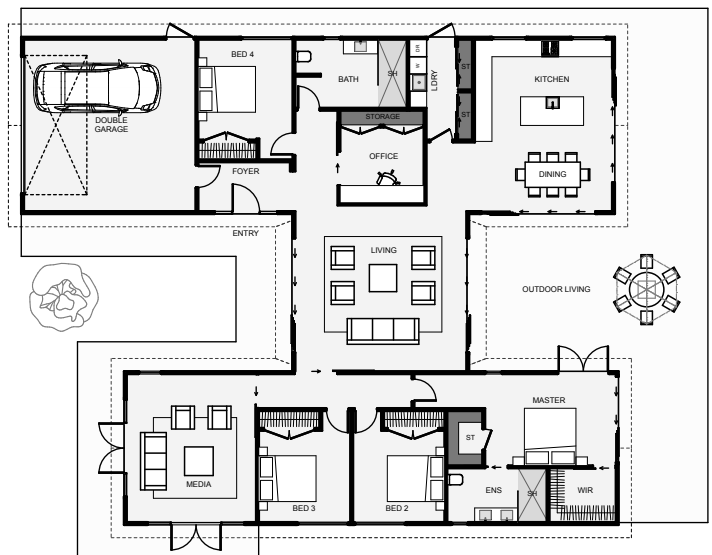

Floor Area: 254m²

The Tui is one cool home!

Thanks to the layout, little things like the one separate bedroom with direct bathroom access, (great for visitors), and an office close to the foyer, help make this home easy to live in.

Other nice aspects include the dual living, (both with external access), the separate kitchen and dining plus the north facing master bedroom will make the thought of building exciting!

Contact Andre Mayo