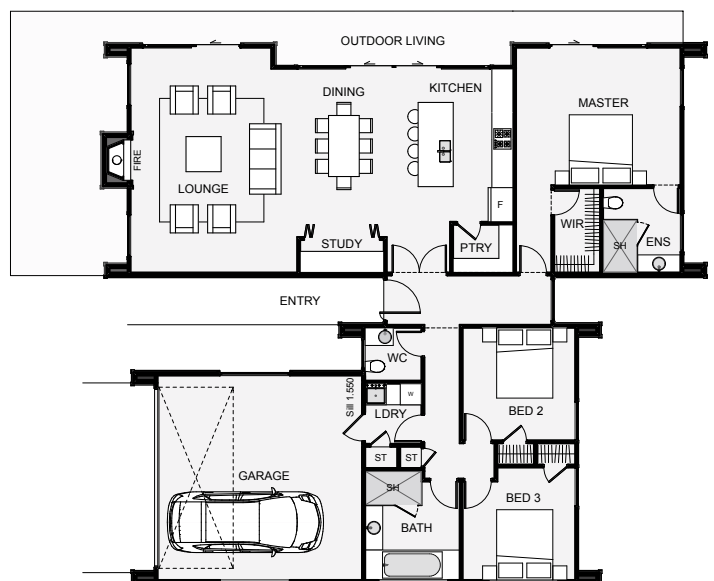

 (2)
  (3)
  (2)
  17.1M
  15.3M

Floor Area: 190m²

The *Black Jack* is a standout architectural home, especially with its use of cladding. The timber is positioned in the voids just like the flesh of a fruit when cut, while the metal wraps around the exterior like an organic skin.

The shape of the home however, is very abstract. The layout is comprised of two wings with bedrooms on each end, this is to give the bedrooms great morning sun coverage.

The lounge and living are positioned to make the most of sunlight right throughout the day.